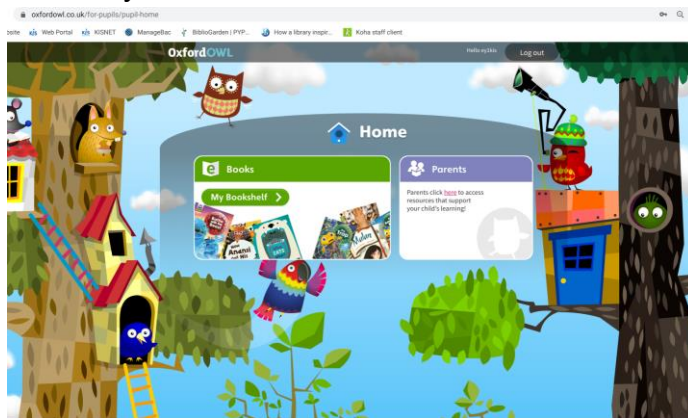

June 5, 2020

Dear PYP Families,

As we will soon be heading into the summer break I wanted to make sure to share this valuable reading resource with you before the term ends. Oxford Owl has a wonderful eBook library supporting the use of ORT. Simply use your child's grade level **Class Login and Password** to access this resource. eBooks can be sorted by age group, series, or level.

1. Visit <https://www.oxfordowl.co.uk/>
2. Click the pink icon stating "My Class Login"
3. Enter your child's grade level Class Login and Password.

4. Click "My Bookshelf"