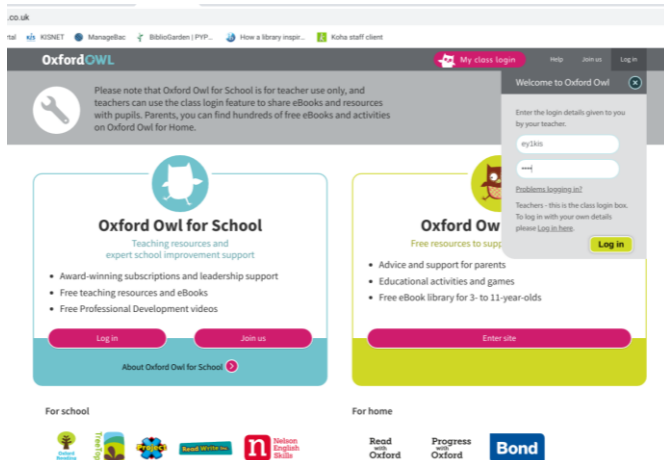

June 5, 2020

Dear PYP Families,

As we will soon be heading into the summer break I wanted to make sure to share this valuable reading resource with you before the term ends. Oxford Owl has a wonderful eBook library supporting the use of ORT. Simply use your child's grade level **Class Login and Password** to access this resource. eBooks can be sorted by age group, series, or level.

1. Visit <https://www.oxfordowl.co.uk/>
2. Click the pink icon stating "My Class Login"
3. Enter your child's grade level Class Login and Password.

4. Click "My Bookshelf"