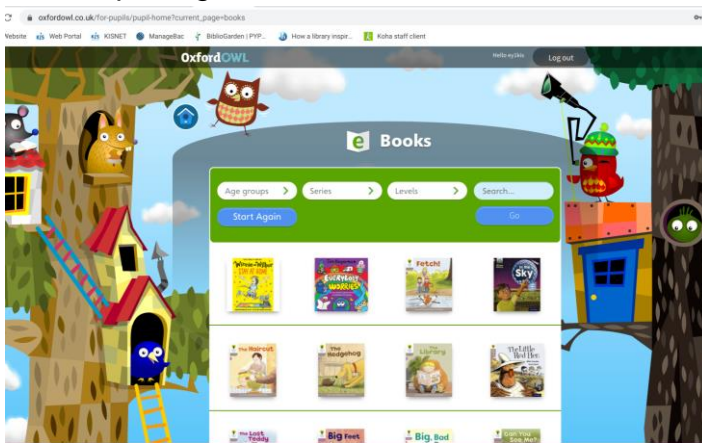

5. Start exploring!

Please find your child's Class Login and password on the table below.

Grade	Class Login	Password
EY1	ey1kis	KIS1
EY2	ey2kis	KIS1
EY3	ey3kis	KIS1
G1	g1kis	KIS1
G2	g2kis	KIS1
G3	g3kis	KIS1
G4	g4kis	KIS1
G5	g5kis	KIS1

Additionally, parents can sign up for Oxford Owl Home, at no cost. This program offers reading, math and English support, activities and a variety of eBooks to use at home. Visit <https://home.oxfordowl.co.uk/> for more information.

These directions and direct links to Oxford Owl can also be found on the Library Blog. Please email me with any questions.

Happy reading!

Kind regards,
Ms. Lindsay
Library Integration Teacher